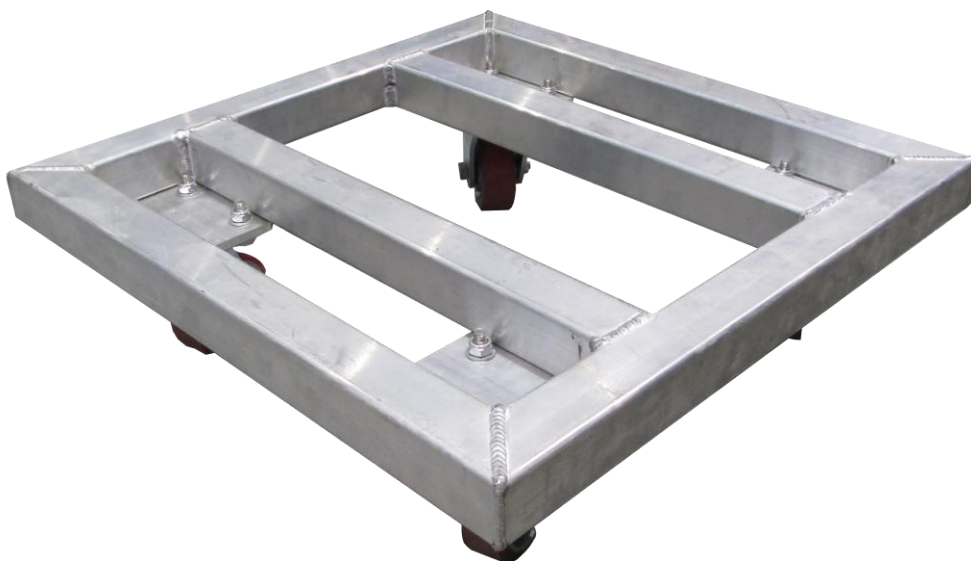

## Aluminium Trolley

Size:600x600mm

Rating: Industrial

S.W.L on Trolley: 1.2 ton

Load rating of each wheel: 300kg

Ultimate Load Tested on Trolley: 2ton

Seyedbehzad Hosseini

Structural Engineer